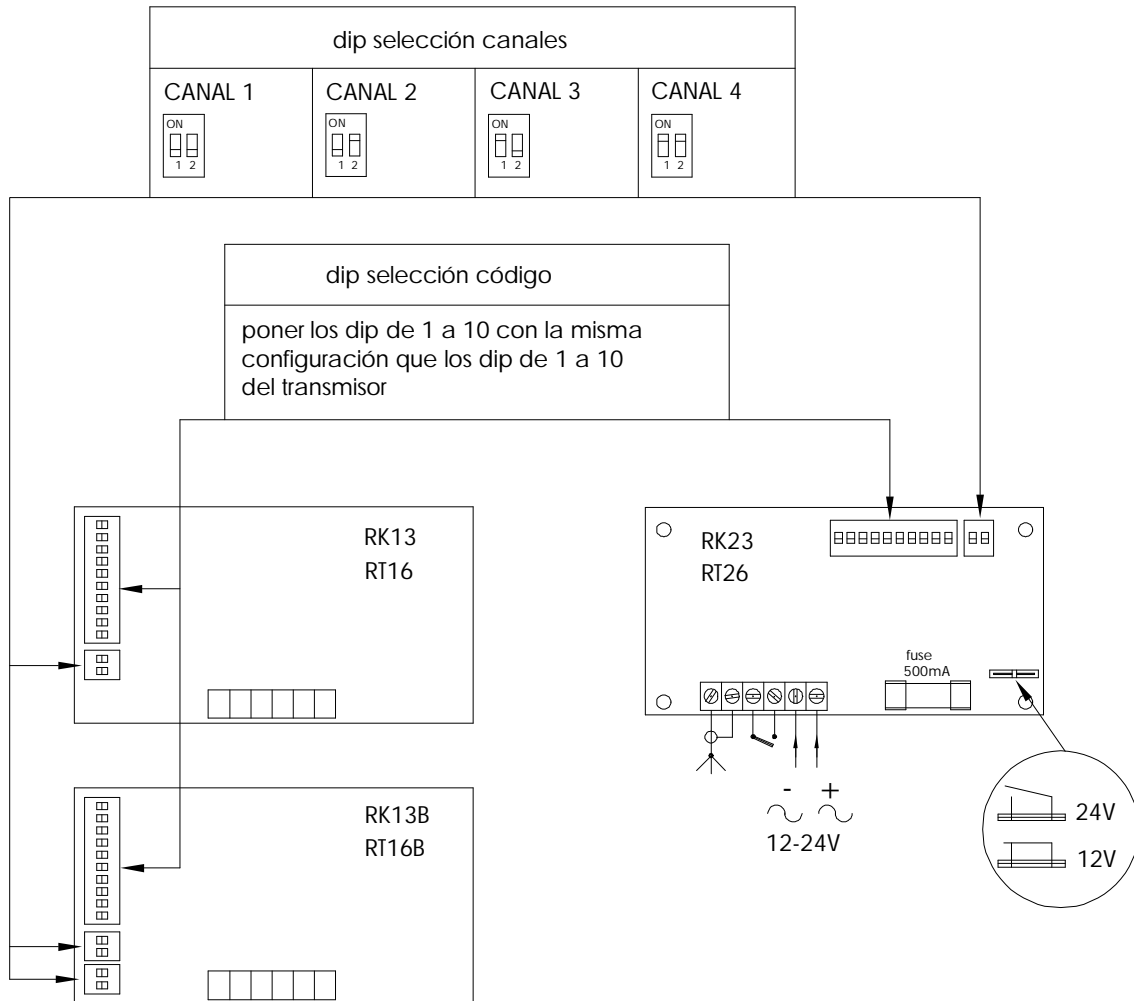

Código	RK13 RK23	BG13 BG23	RK13B	BG13B	RT16 - RT26	RT16B
Frecuencia de trabajo MHz	30.900	40.665	30.900	40.665	306	306
Alcance (en función da la antena)	150/300 metros		150/300 metros		150/300 metros	150/300 metros
Canales a seleccionar	1 entre 4		2 entre 4		1 entre 4	2 entre 4
Combinaciones codificación	1 de 1024		1 de 1024		1 de 1024	1 de 1024
Rendimiento contactos relé	0,5 A 24 Vca		0,5 A 24 Vca		0,5 A 24 Vca	0,5 A 24 Vca
Tensión alimentación	12 / 24 Vcc-Vca		12 / 24 Vcc-Vca		12 / 24 Vcc-Vca	12 / 24 Vcc-Vca
Consumo	1 W		1 W		1 W	1 W