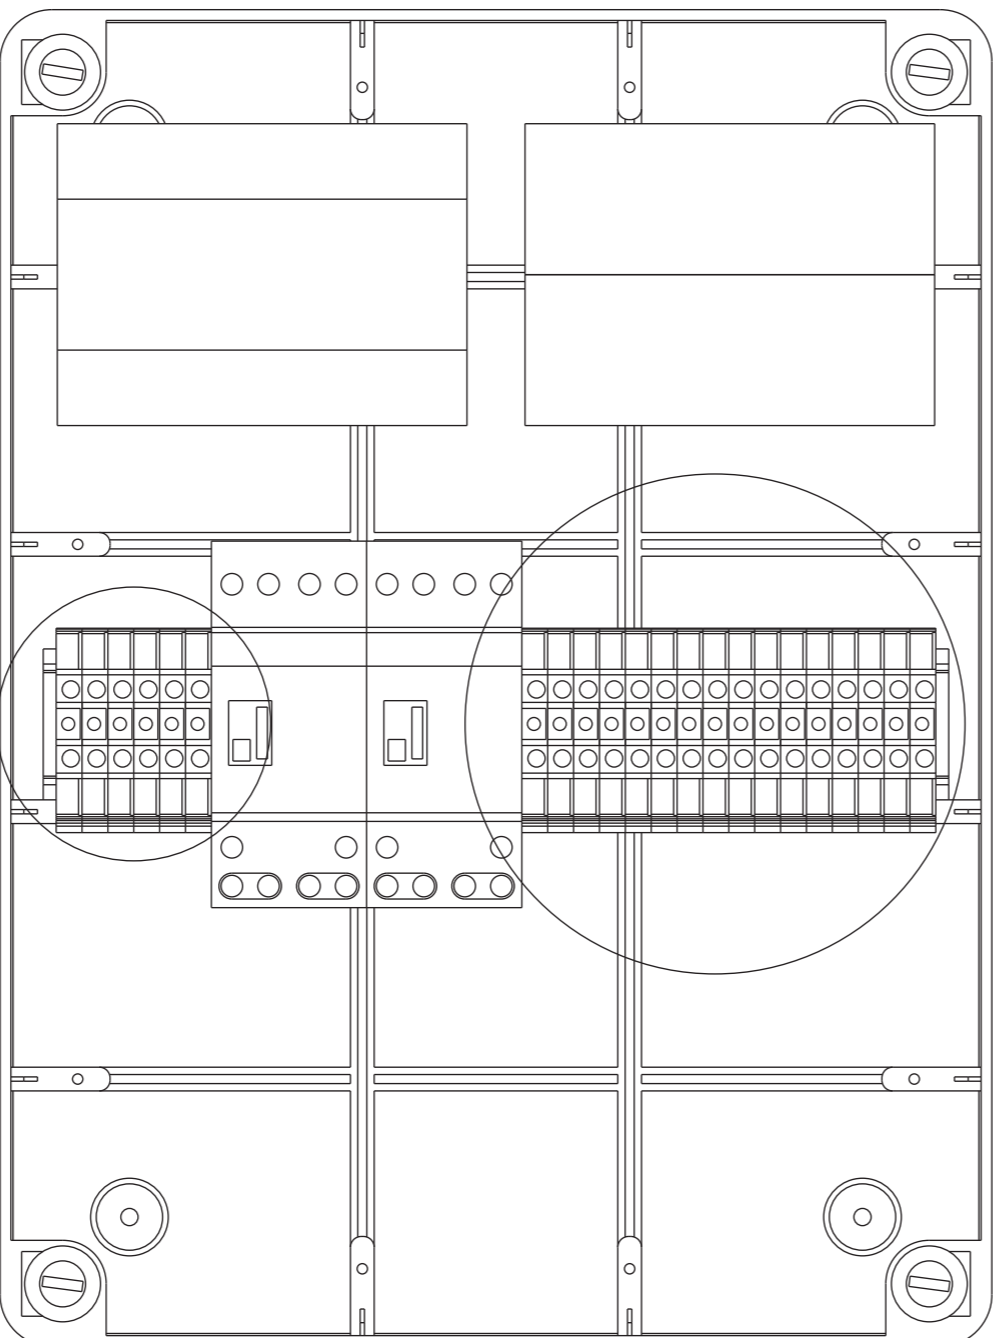

**Apparecchiatura elettronica
SCHEMA ELETTRICO E COLLEGAMENTI**

**Electronic control unit
ELECTRICAL CONNECTIONS**

I UK

- EARTH
- MOTOR 5 BLACK CABLE
- MOTOR 5 GREY CABLE
- MOTOR 5 BROWN CABLE
- MOTOR 4 BLACK CABLE
- MOTOR 4 GREY CABLE
- MOTOR 4 BROWN CABLE
- MOTOR 3 BLACK CABLE
- MOTOR 3 GREY CABLE
- MOTOR 3 BROWN CABLE
- MOTOR 2 BLACK CABLE
- MOTOR 2 GREY CABLE
- MOTOR 2 BROWN CABLE
- MOTOR 1 BLACK CABLE
- MOTOR 1 GREY CABLE
- MOTOR 1 BROWN CABLE

- MOTOR CLOSE FROM SC380
- MOTOR COMMON FROM SC380
- MOTOR OPEN FROM SC380
- NEUTRAL
- 230Vac
- EARTH