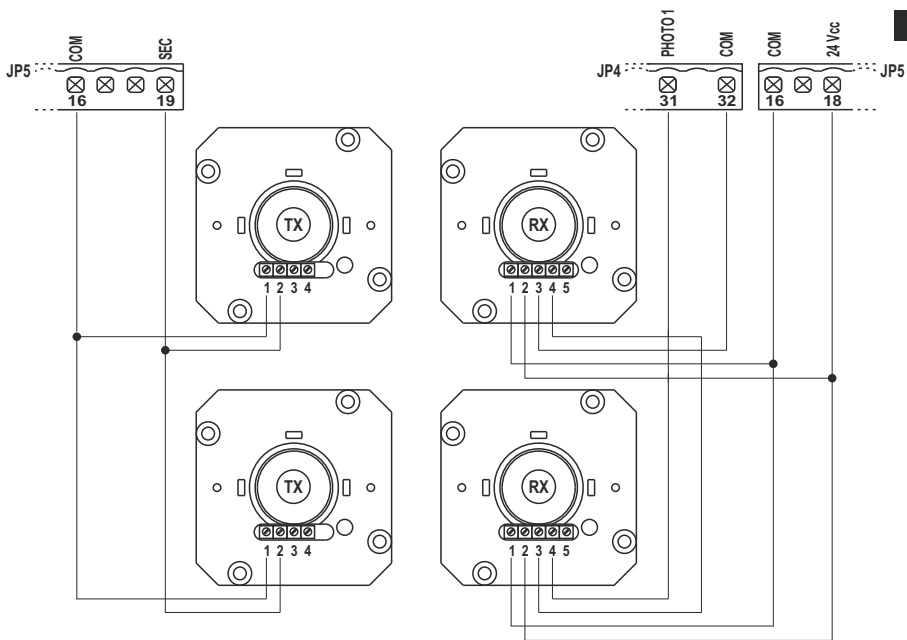

:BA230

BA230 (AS05582)

Apparecchiatura elettronica
SCHEMA ELETTRICO E COLLEGAMENTI

Electronic control unit
ELECTRICAL CONNECTIONS

I-UK

SCHEMA ELETTRICO / ELECTRICAL CONNECTION

1

LED STATUS

I-UK

COLLEGAMENTO FOTOCELLULE / PHOTOCELLS CONNECTION

5

6

FOTO TEST / PHOTO TEST

7

8

GIBIDI