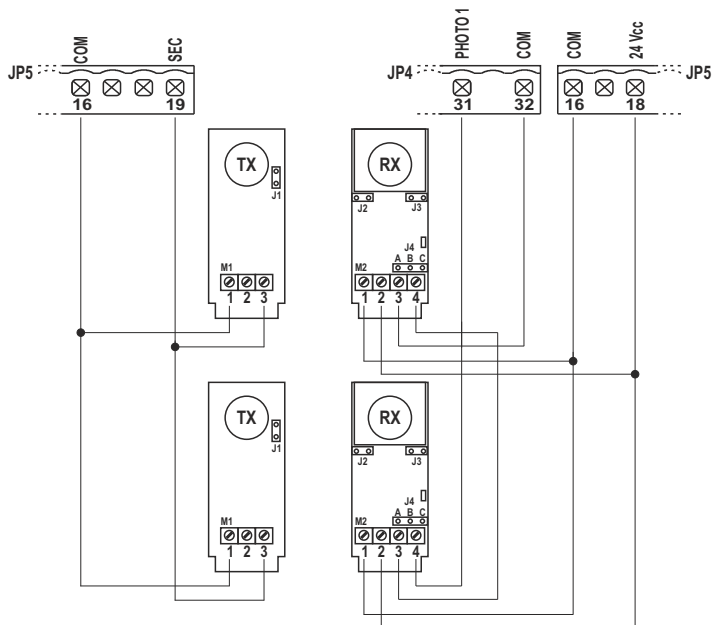

:BA230

BA230 (AS05582)

Apparecchiatura elettronica
SCHEMA ELETTRICO E COLLEGAMENTI

Electronic control unit
ELECTRICAL CONNECTIONS

I-UK

SCHEMA ELETTRICO / ELECTRICAL CONNECTION

1

LED STATUS

I-UK

COLLEGAMENTO FOTOCELLULE / PHOTOCELLS CONNECTION

5

6

FOTO TEST / PHOTO TEST

7

8

GIBIDI