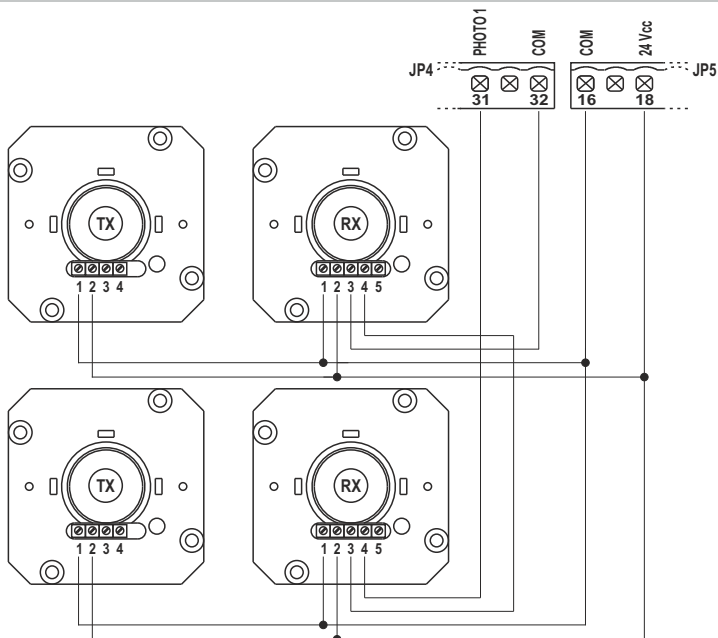

:BA230

BA230 (AS05582)

Apparecchiatura elettronica
SCHEMA ELETTRICO E COLLEGAMENTI

Electronic control unit
ELECTRICAL CONNECTIONS

I-UK

SCHEMA ELETTRICO / ELECTRICAL CONNECTION

1

LED STATUS

I-UK

COLLEGAMENTO FOTOCELLULE / PHOTOCELLS CONNECTION

5

6

FOTO TEST / PHOTO TEST

7

8

GIBIDI