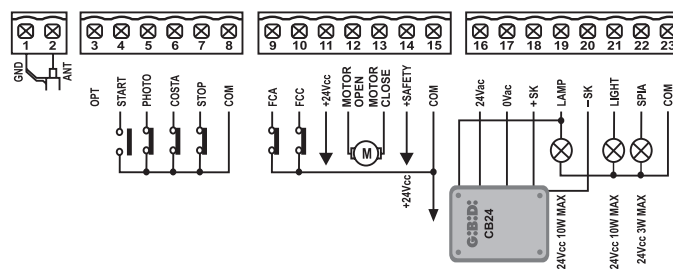

CONTROL UNITS.

GIBIDI
CREATIVE AUTOMATIONS

BSC24

24V *PRODUCT ALSO AVAILABLE AT 115 VAC

Engines	1 on 24 Vdc (max. 100W) 2 engines in parallel only
Power supply	220-230 VAC
Swing gates	NO
Sliding gates	NO
Overhead or sectional doors	AUTOBOX
Barriers	NO
Bollards	NO
Rolling shutters	NO
Curtains and shutters	NO
Pedestrian	NO
Force adjustment	YES
Slowdown	YES
Anti-crushing	YES
Safety device input	YES
Photocell input	YES
Limit switches-encoder	Limit switches (2)
Type of programming	Analog
Electric-lock	NO
Embedded radio receiver	NO
Protection degree	IP 55

EN 12453 FRIENDLY

GIBIDI
CREATIVE AUTOMATIONS

G.I.B.I.D.I. S.r.l.
Via Abetone Brennero, 177/B
46025 Poggio Rusco (MN) - ITALY
Tel. +39.0386.52.20.11
Fax +39.0386.52.20.31
info@gibidi.com
www.gibidi.com