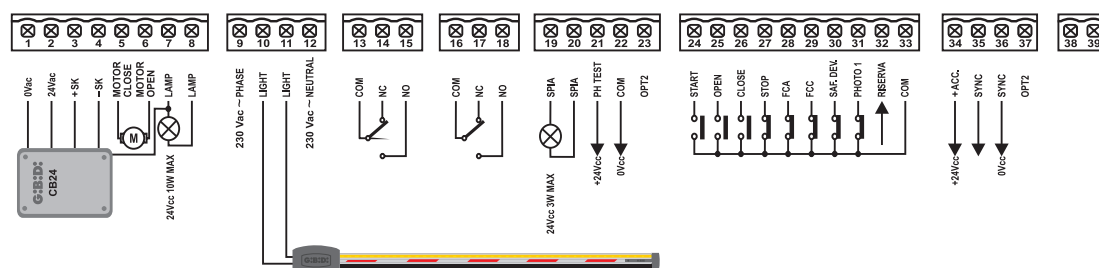

CONTROL UNITS.

GIBIDI
CREATIVE AUTOMATIONS

BR24

24V *PRODUCT ALSO AVAILABLE AT 115 VAC

Engines	1 on 24 Vdc (max. 150W)
Power supply	220-230 Vac
Swing gates	NO
Sliding gates	NO
Overhead or sectional doors	NO
Barriers	BARR500
Bollards	NO
Rolling shutters	NO
Curtains and shutters	NO
Pedestrian	NO
Force adjustment	YES
Slowdown	YES
Anti-crushing	YES
Safety device input	YES
Photocell input	YES
Limit switches-encoder	Limit switches (2)
Type of programming	Digital
Electric-lock	NO
Embedded radio receiver	NO
Protection degree	IP 55

EN 12453 FRIENDLY

GIBIDI
CREATIVE AUTOMATIONS

G.I.B.I.D.I. S.r.l.
Via Abetone Brennero, 177/B
46025 Poggio Rusco (MN) - ITALY
Tel. +39.0386.52.20.11
Fax +39.0386.52.20.31
info@gibidi.com
www.gibidi.com