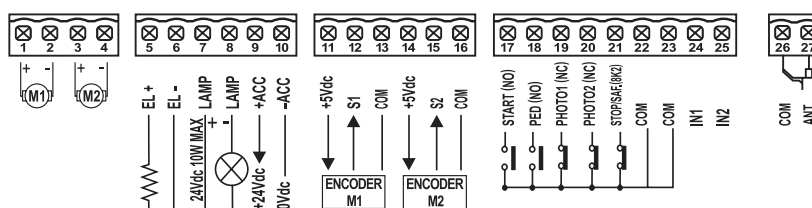

CONTROL UNITS.

G.B.D.
CREATIVE AUTOMATIONS

BE24

24V *PRODUCT ALSO AVAILABLE
AT 115 VAC

FOTO AUTOMATIC GATES ▶

CONTROL UNITS.

GIBIDI
CREATIVE AUTOMATIONS

BE24

24V *PRODUCT ALSO AVAILABLE AT 115 VAC

| | |
|-----------------------------|------------------------------|
| Engines | 1 or 2 on 24 Vdc |
| Power supply | 220-230 Vac |
| Swing gates | KUDA - AGO - SERRA - SNAPPER |
| Sliding gates | NO |
| Overhead or sectional doors | NO |
| Barriers | NO |
| Bollards | NO |
| Rolling shutters | NO |
| Curtains and shutters | NO |
| Pedestrian | YES |
| Force adjustment | YES |
| Slowdown | YES |
| Anti-crushing | NO |
| Safety device input | YES |
| Photocell input | YES |
| Limit switches-encoder | Encoder or time logic |
| Type of programming | Analog with lesf-learning |
| Electric-lock | YES |
| Embedded radio receiver | YES |
| Protection degree | IP 55 |