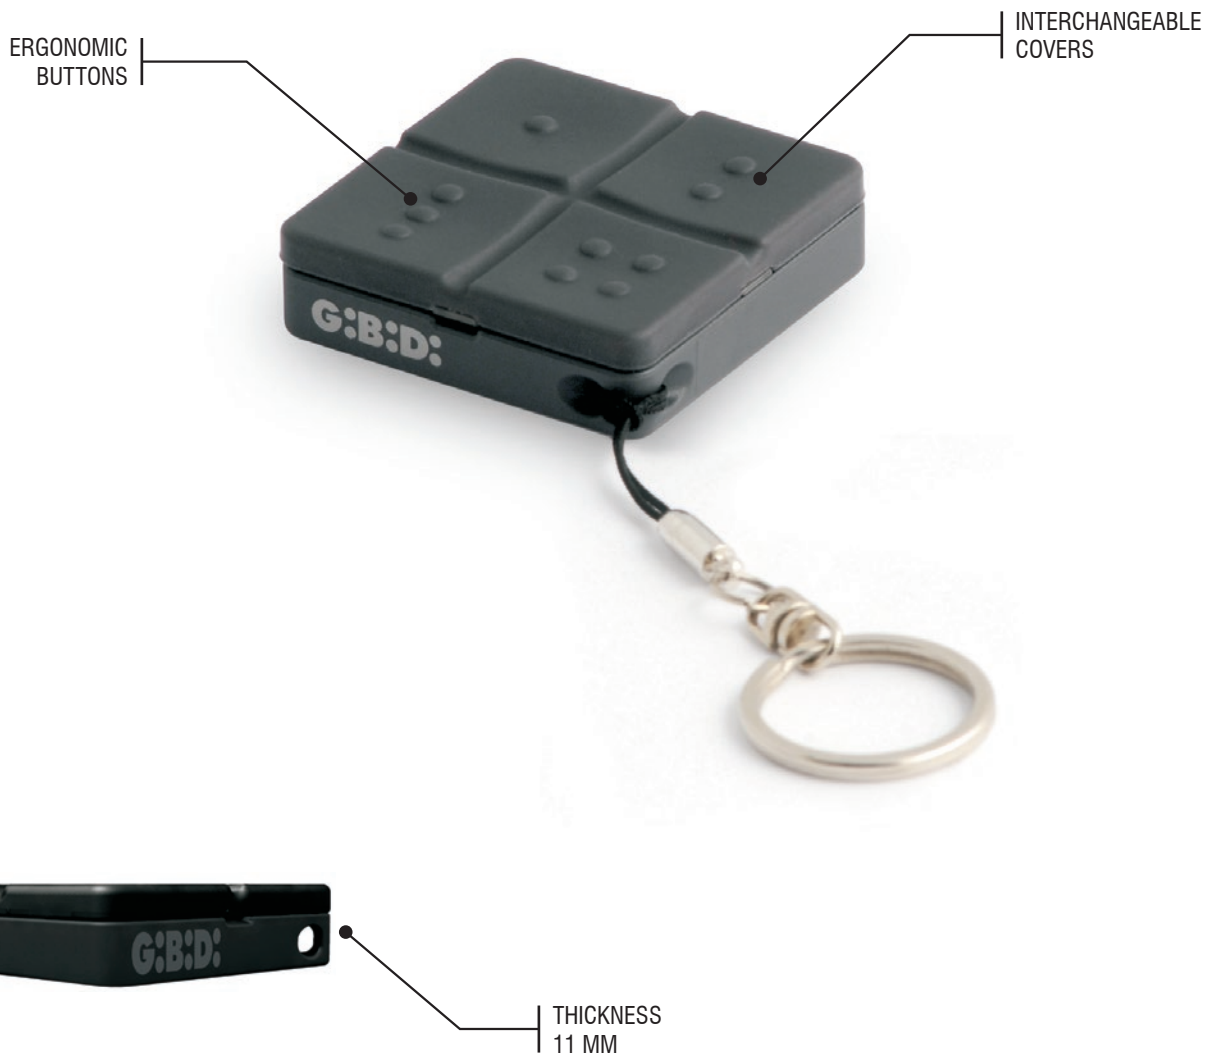

www.gibidi.com

ACCESSORIES.

GIBIDI
CREATIVE AUTOMATIONS

DOMINO

It dominates every type of system with the ease of a simple gesture that touches a high design object.

DOMINO is easy to use, thanks to the ergonomic buttons, small (but not too much) and reliable. You can attach it to your key ring, or fix it in the car using the included fastening system.

Thanks to the nice accessories you can customize your remote control with a color of your choice from those available. The colored covers can be changed in seconds.

DOMINO: the most modern way to use the most advanced security.

GIOTTO

For all those who love to always carry their own remote control, here is GIOTTO! The new pocket-sized two-channel remote control without edges. Its small size with large buttons make it easy to use but discreet at the same time.