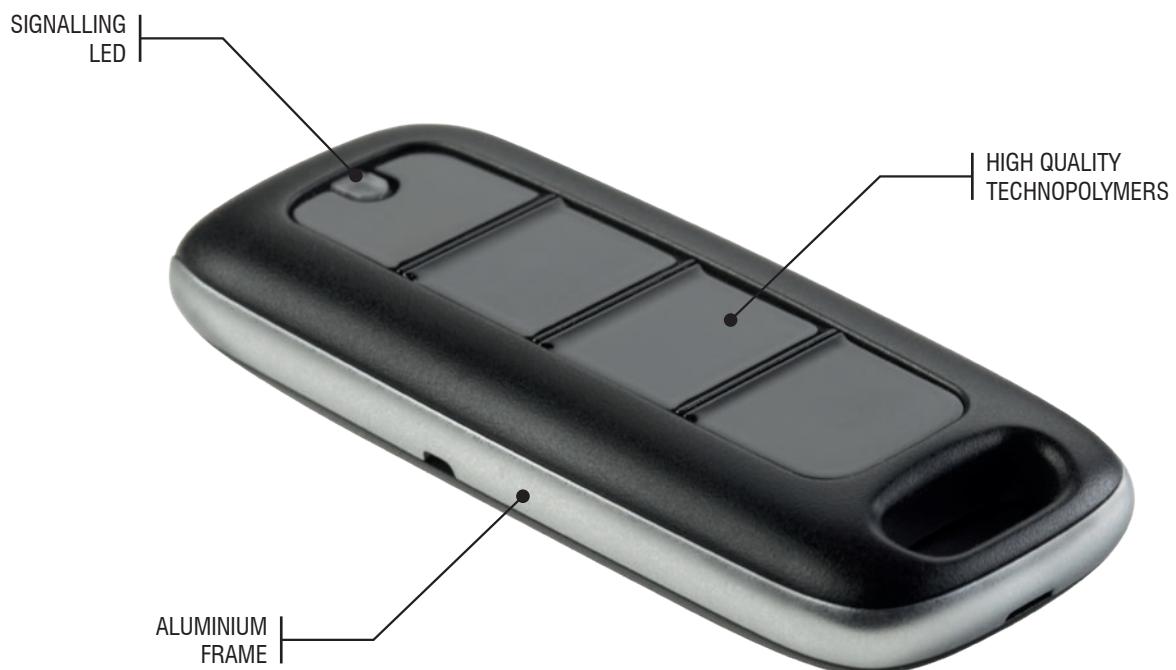

ACCESSORIES.

GIBIDI
CREATIVE AUTOMATIONS

MAKO

A new concept of elegance. The new GIBIDI transmitter to open the doors of your future.

Smart lines, ergonomic buttons easy to use, signalling LED and a hooking for the key ring directly inserted in the die-cast aluminium structure. The casing is produced from the most modern techno-polymers providing protection to the GIBIDI equipment inside.

Innovative electronics made with the highest technologic standards to always grant reliability, safety and signal power,

thanks to the HPA system (High Protection Algorithm)!

Available also with MANAGER electronics for an evolved management of the access, that cannot be cloned! MAKO with MANAGER, the safety binomial.

MAKO: the new way of using the most advanced technology.

GIBIDI
CREATIVE AUTOMATIONS

GI.BI.DI. S.r.l.
Via Abetone Brennero, 177/B
46025 Poggio Rusco (MN) - ITALY
Tel. +39.0386.52.20.11
Fax +39.0386.52.20.31
info@gibidi.com

www.gibidi.com