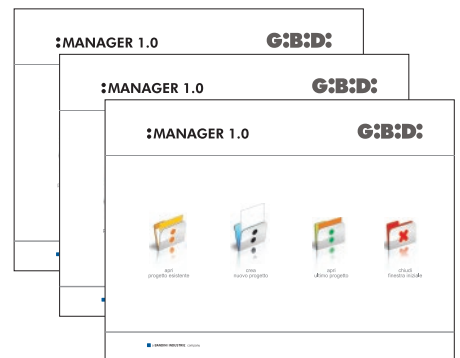

MANAGER

The programmer easy to use that allows the complete management of all the installations made with MANAGER series devices.

The possibility to manage the system by PC makes it easy to use and flexible.

The solution offered by GIBIDI to all customers who want to make the installation their own domain.

The system programming is done in WIRELESS technology.

MANAGER allows the user to program transmitting and receiving devices both at radio frequency and at transponder and to manage functionality, customization, authorisation, modification and also the innovatory system anti-cloning always in safety modality (ROLLING-CODE).