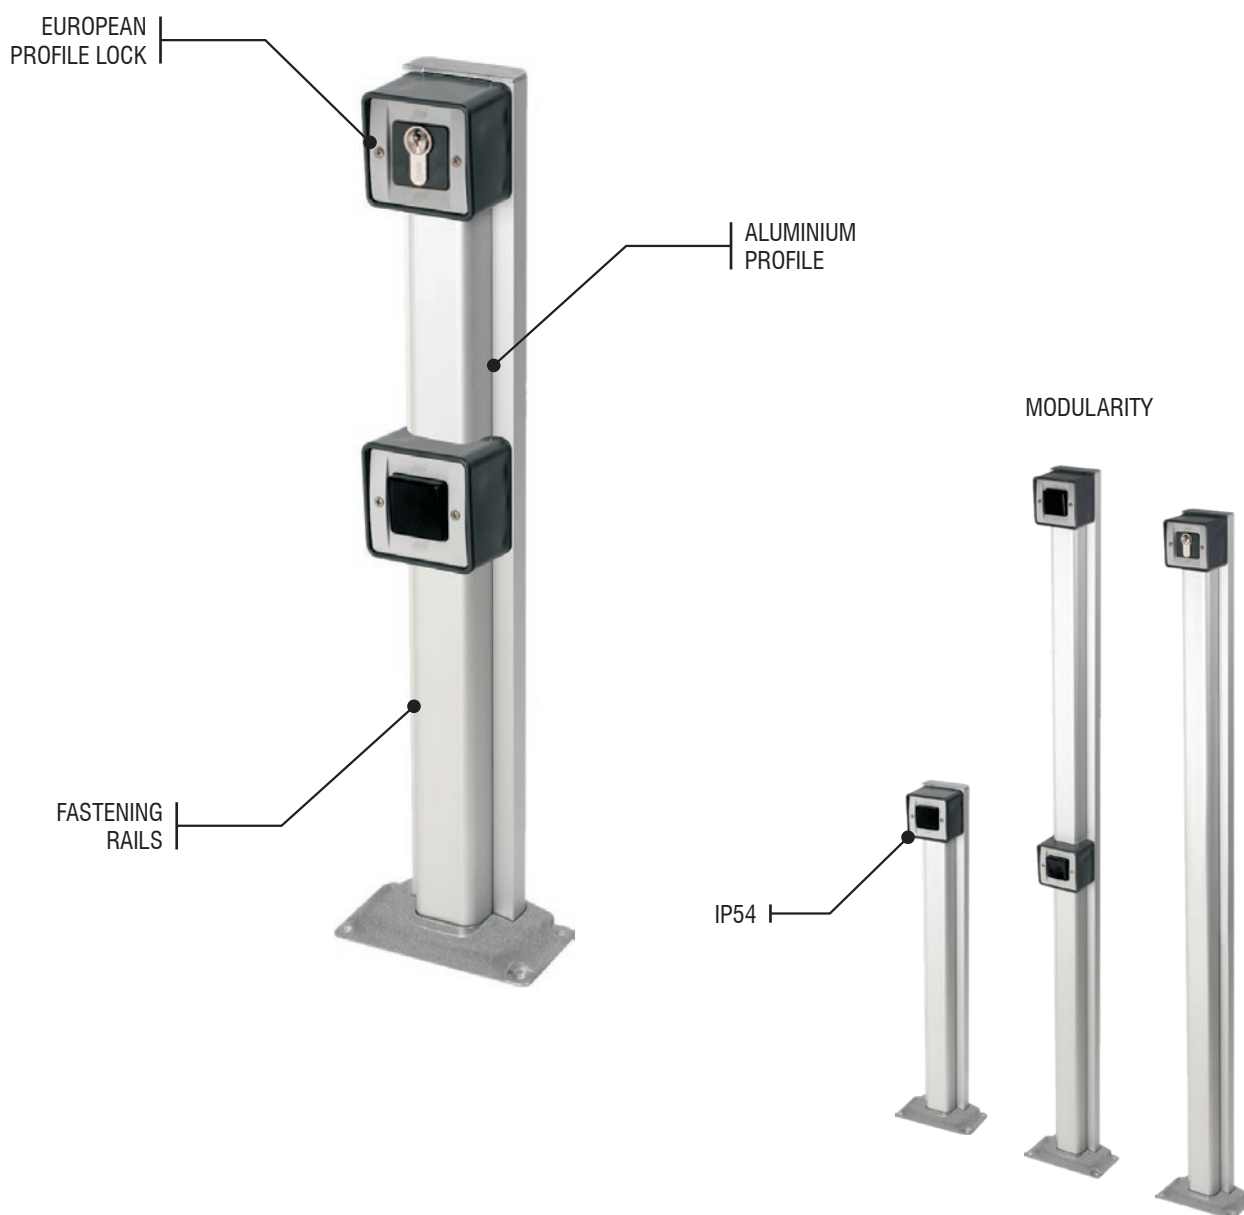

ACCESSORIES.

GIBIDI
CREATIVE AUTOMATIONS

DG

The range of GIBIDI accessories, posts, photocells and built-in or wall-mounted selectors.

A range that can be adapted to any kind of installation requirement, that includes technology and ease of installation.

A modular system that allows easy setting up and maintenance. Another solution to complete your automatic entrance.

GIBIDI
CREATIVE AUTOMATIONS

G.I.B.I.D.I. S.r.l.
Via Abetone Brennero, 177/B
46025 Poggio Rusco (MN) - ITALY
Tel. +39.0386.52.20.11
Fax +39.0386.52.20.31
info@gibidi.com
www.gibidi.com