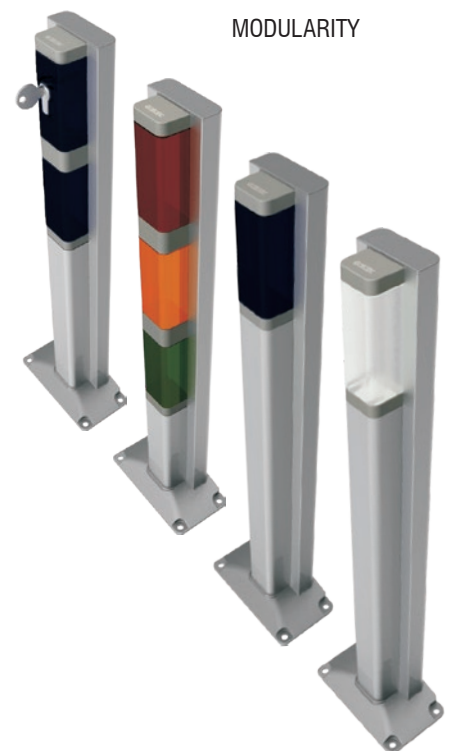

ACCESSORIES.

GIBIDI
CREATIVE AUTOMATIONS

DC

The new range of GIBIDI accessories, posts, photocells and wall-mounted key selectors.

A range designed to be adaptable to any kind of installation or aesthetic requirement, a patented system that includes technology, design and easy installation.

A modular system that allows easy setting up and maintenance.

The perfect solution to complete your automatic entrance.

GIBIDI
CREATIVE AUTOMATIONS

G.I.B.I.D.I. S.r.l.
Via Abetone Brennero, 177/B
46025 Poggio Rusco (MN) - ITALY
Tel. +39.0386.52.20.11
Fax +39.0386.52.20.31
info@gibidi.com
www.gibidi.com