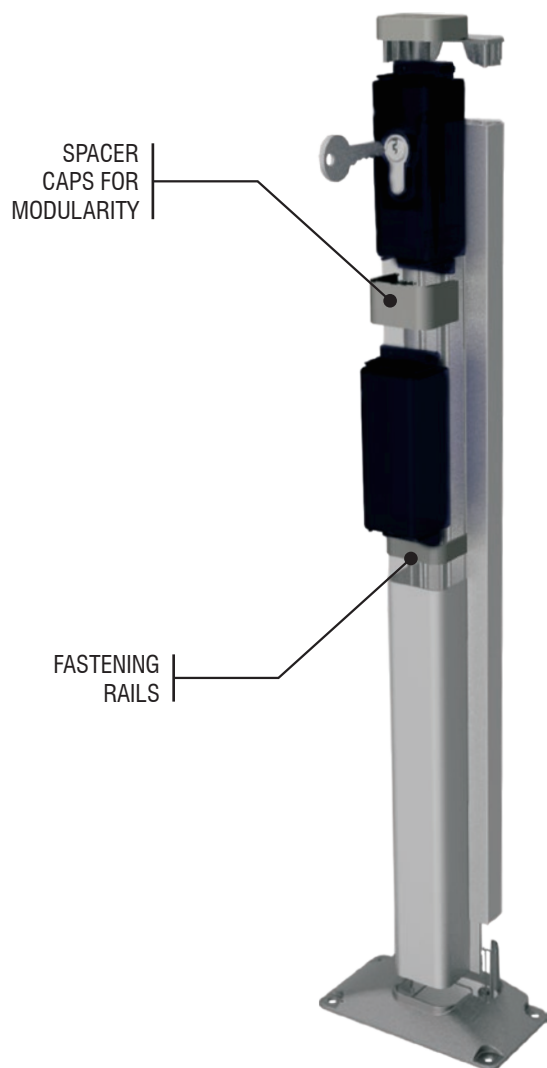

ACCESSORIES.

GIBIDI
CREATIVE AUTOMATIONS

DC

The new range of GIBIDI accessories, posts, photocells and wall-mounted key selectors.

A range designed to be adaptable to any kind of installation or aesthetic requirement, a patented system that includes technology, design and easy installation.

A modular system that allows easy setting up and maintenance.

The perfect solution to complete your automatic entrance.

GIBIDI
CREATIVE AUTOMATIONS

G.I.B.I.D.I. S.r.l.
Via Abetone Brennero, 177/B
46025 Poggio Rusco (MN) - ITALY
Tel. +39.0386.52.20.11
Fax +39.0386.52.20.31
info@gibidi.com
www.gibidi.com