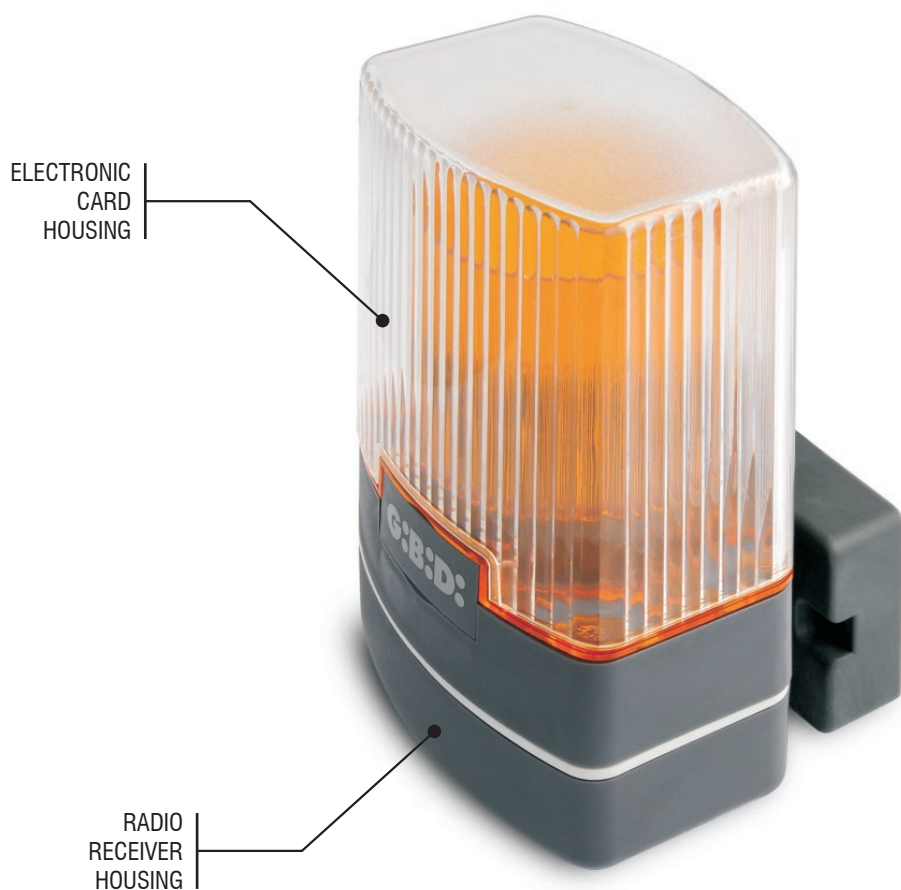

ACCESSORIES.

GIBIDI
CREATIVE AUTOMATIONS

DSL

Yet another joy of modern technology and intelligent design applied to a flashlight.

Thanks to its modularity and extremely easy installation, the radio receiver and antenna are quickly integrated into one single product.

All you have to do is choose the type of flashlight and your product is complete.

If you decide to use the built-in radio receiver, you can store the transmitters simply by using the controls on the case.

DSL: the new hallmark of your automatic gate.

GIBIDI
CREATIVE AUTOMATIONS

G.I.B.I.D.I. S.r.l.
Via Abetone Brennero, 177/B
46025 Poggio Rusco (MN) - ITALY
Tel. +39.0386.52.20.11
Fax +39.0386.52.20.31
info@gibidi.com
www.gibidi.com