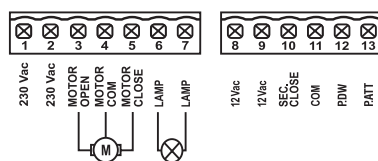

SR300

230V *PRODUCT ALSO AVAILABLE
AT 115 VAC

CONTROL UNITS.

GIBIDI
CREATIVE AUTOMATIONS

SR300

230V

*PRODUCT ALSO AVAILABLE
AT 115 VAC

Engines	1 on 230 Vac (max. 700W)
Power supply	220-230 VAC
Swing gates	NO
Sliding gates	NO
Overhead or sectional doors	NO
Barriers	NO
Bollards	NO
Rolling shutters	MPS
Curtains and shutters	RUNNER
Pedestrian	NO
Force adjustment	NO
Slowdown	NO
Anti-crushing	NO
Safety device input	NO
Photocell input	YES
Limit switches-encoder	NO
Type of programming	Analog with self-learning
Electric-lock	NO
Embedded radio receiver	YES
Protection degree	IP 55