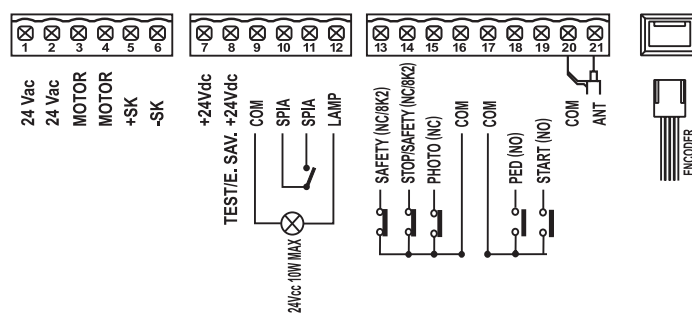

SE24

24V *PRODUCT ALSO AVAILABLE
AT 115 VAC

FOTO AUTOMATIC GATES

CONTROL UNITS.

GIBIDI
CREATIVE AUTOMATIONS

SE24

24V *PRODUCT ALSO AVAILABLE AT 115 VAC

Engines	1 on 24 Vdc
Power supply	220-230 VAC
Swing gates	NO
Sliding gates	SL544
Overhead or sectional doors	NO
Barriers	NO
Bollards	NO
Rolling shutters	NO
Curtains and shutters	NO
Pedestrian	YES
Force adjustment	YES
Slowdown	YES
Anti-crushing	YES
Safety device input	YES
Photocell input	YES
Limit switches-encoder	Encoder
Type of programming	self-learning with graphical display
Electric-lock	NO
Embedded radio receiver	YES
Protection degree	-