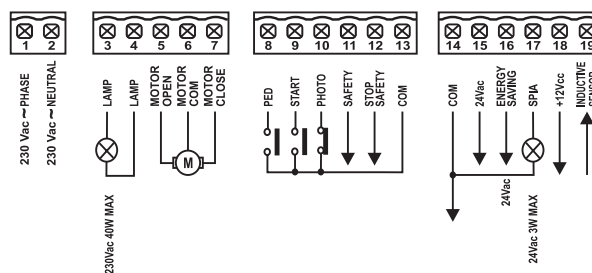

CONTROL UNITS.

GIBIDI
CREATIVE AUTOMATIONS

SC230E

230V *PRODUCT ALSO AVAILABLE AT 115 VAC

Engines	1 on 230 Vac
Power supply	220-230 VAC
Swing gates	NO
Sliding gates	PASS
Overhead or sectional doors	NO
Barriers	NO
Bollards	NO
Rolling shutters	NO
Curtains and shutters	NO
Pedestrian	YES
Force adjustment	YES
Slowdown	YES
Anti-crushing	YES
Safety device input	YES
Photocell input	YES
Limit switches-encoder	Encoder
Type of programming	Analog with lesf-learning
Electric-lock	NO
Embedded radio receiver	YES
Protection degree	-

FOR 230 VAC SL AND PASS ONLY

GIBIDI
CREATIVE AUTOMATIONS

G.I.B.I.D.I. S.r.l.
Via Abetone Brennero, 177/B
46025 Poggio Rusco (MN) - ITALY
Tel. +39.0386.52.20.11
Fax +39.0386.52.20.31
info@gibidi.com
www.gibidi.com