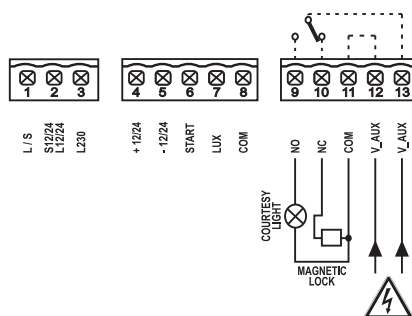

CL100

FOTO AUTOMATIC GATES ▶

CL100

Engines	Courtesy light or mag-lock
Power supply	12/24 V AC/DC
Swing gates	YES
Sliding gates	YES
Overhead or sectional doors	NO
Barriers	YES
Bollards	YES
Rolling shutters	YES
Curtains and shutters	YES
Pedestrian	NO
Force adjustment	NO
Slowdown	NO
Anti-crushing	NO
Safety device input	NO
Photocell input	NO
Limit switches-encoder	NO
Type of programming	Analog
Electric-lock	NO
Embedded radio receiver	NO
Protection degree	-