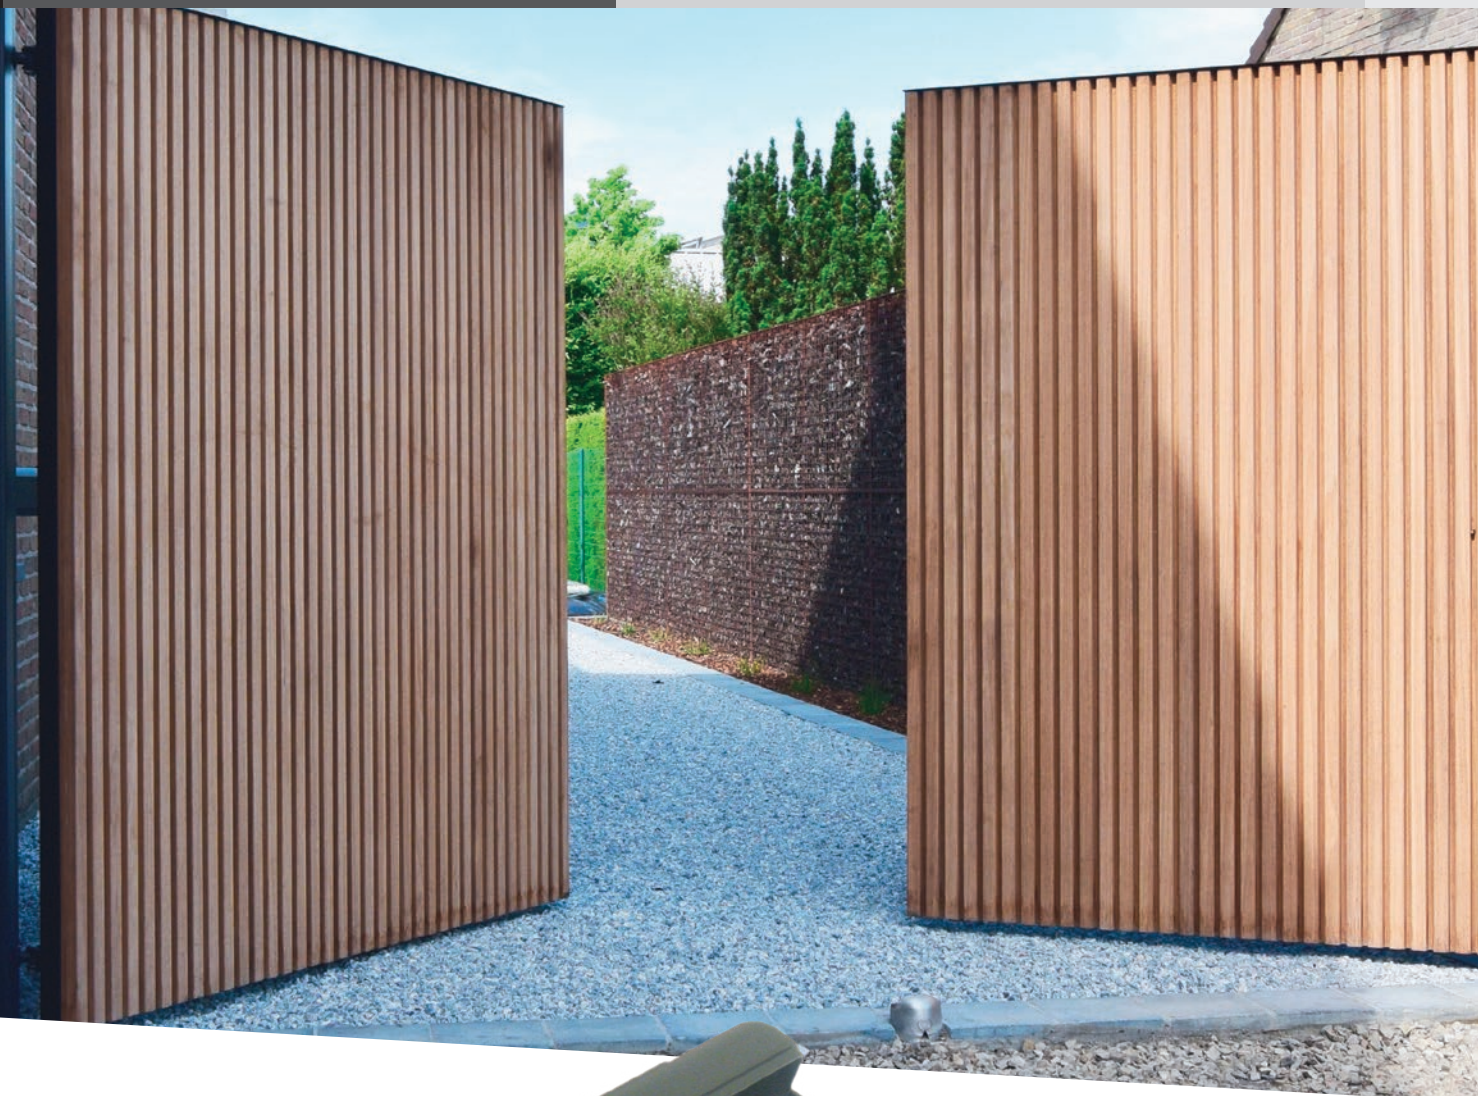

CL100

FOTO AUTOMATIC GATES ▶

CL100

Engines	Courtesy light or mag-lock
Power supply	12/24 V AC/DC
Swing gates	YES
Sliding gates	YES
Overhead or sectional doors	NO
Barriers	YES
Bollards	YES
Rolling shutters	YES
Curtains and shutters	YES
Pedestrian	NO
Force adjustment	NO
Slowdown	NO
Anti-crushing	NO
Safety device input	NO
Photocell input	NO
Limit switches-encoder	NO
Type of programming	Analog
Electric-lock	NO
Embedded radio receiver	NO
Protection degree	-