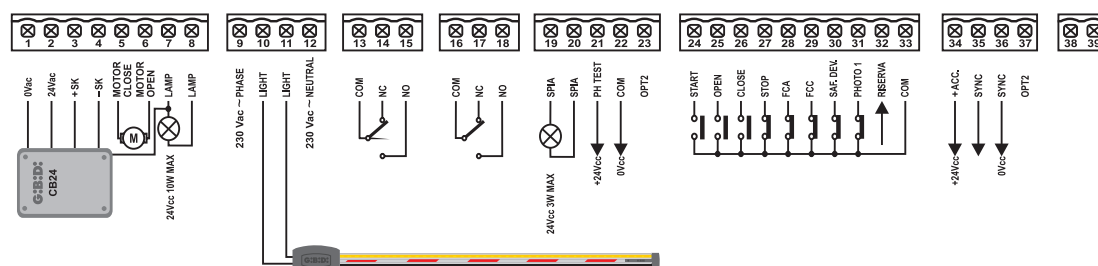

CONTROL UNITS.

GIBIDI
CREATIVE AUTOMATIONS

BR24

24V *PRODUCT ALSO AVAILABLE AT 115 VAC

Engines	1 on 24 Vdc (max. 150W)
Power supply	220-230 Vac
Swing gates	NO
Sliding gates	NO
Overhead or sectional doors	NO
Barriers	BARR500
Bollards	NO
Rolling shutters	NO
Curtains and shutters	NO
Pedestrian	NO
Force adjustment	YES
Slowdown	YES
Anti-crushing	YES
Safety device input	YES
Photocell input	YES
Limit switches-encoder	Limit switches (2)
Type of programming	Digital
Electric-lock	NO
Embedded radio receiver	NO
Protection degree	IP 55

EN 12453 FRIENDLY

GIBIDI
CREATIVE AUTOMATIONS

G.I.B.I.D.I. S.r.l.
Via Abetone Brennero, 177/B
46025 Poggio Rusco (MN) - ITALY
Tel. +39.0386.52.20.11
Fax +39.0386.52.20.31
info@gibidi.com
www.gibidi.com