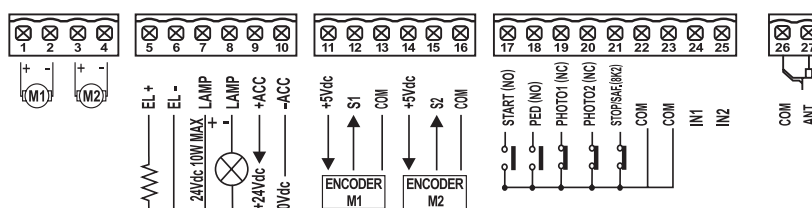

Engines	1 or 2 on 24 Vdc
Power supply	220-230 Vac
Swing gates	KUDA - AGO - SERRA - SNAPPER
Sliding gates	NO
Overhead or sectional doors	NO
Barriers	NO
Bollards	NO
Rolling shutters	NO
Curtains and shutters	NO
Pedestrian	YES
Force adjustment	YES
Slowdown	YES
Anti-crushing	NO
Safety device input	YES
Photocell input	YES
Limit switches-encoder	Encoder or time logic
Type of programming	Analog with lesf-learning
Electric-lock	YES
Embedded radio receiver	YES
Protection degree	IP 55